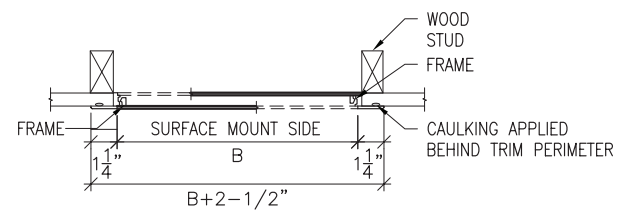

Model No.	Actual Door Size	Frame to Outer Flange	Shipping Weight Per Case (Lbs)
WB-MAP 4x6	3 3/4" x 5 3/4"	5" x 7"	3
WB-MAP 6x9	5 3/4" x 8 3/4"	7 3/4" x 10 3/4"	6
WB-MAP 8x8	7 3/4" x 7 3/4"	9 3/4" x 9 3/4"	7
WB-MAP 12x12	11 1/2" x 11 1/2"	14" x 14"	13
WB-MAP 14x14	13 3/4" x 13 3/4"	16" x 16"	18
WB-MAP 22x22	21 3/4" x 21 3/4"	24 3/4" x 24 3/4"	23

### DIMENSIONS

Elevation

Section Detail