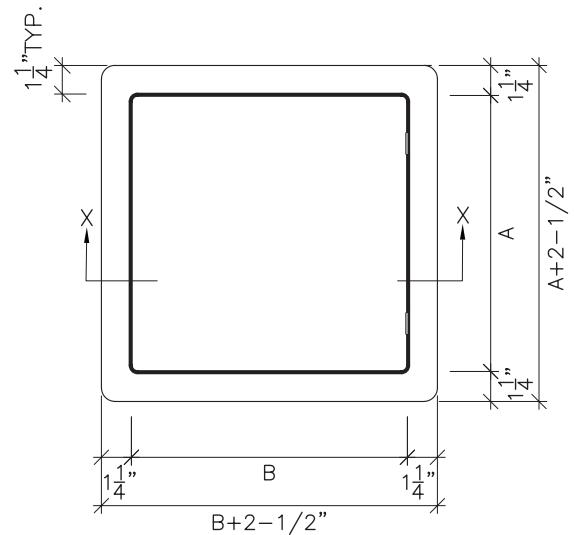

Model No.	Actual Door Size	Frame to Outer Flange	Shipping Weight Per Case (Lbs)
WB-MAP 4x6	3 3/4" x 5 3/4"	5" x 7"	3
WB-MAP 6x9	5 3/4" x 8 3/4"	7 3/4" x 10 3/4"	6
WB-MAP 8x8	7 3/4" x 7 3/4"	9 3/4" x 9 3/4"	7
WB-MAP 12x12	11 1/2" x 11 1/2"	14" x 14"	13
WB-MAP 14x14	13 3/4" x 13 3/4"	16" x 16"	18
WB-MAP 22x22	21 3/4" x 21 3/4"	24 3/4" x 24 3/4"	23

### DIMENSIONS

Elevation

Section Detail